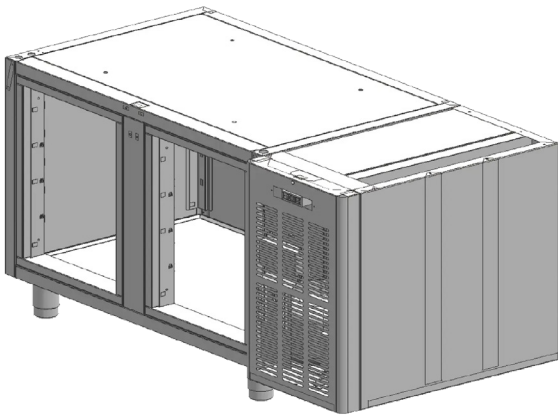

## Box SM 2D freezing counter stainless steel

<b>Model</b>	<b>SAP Code</b>	00008140
--------------	-----------------	----------

– Material: Stainless steel

<b>SAP Code</b>	00008140	<b>Net Height [mm]</b>	1200
<b>Net Width [mm]</b>	1500	<b>Net Weight [kg]</b>	80.00
<b>Net Depth [mm]</b>	800		

## Box SM 2D freezing counter stainless steel

**Model**

**SAP Code**

00008140

**1. SAP Code:**

00008140

**7. Gross depth [mm]:**

800